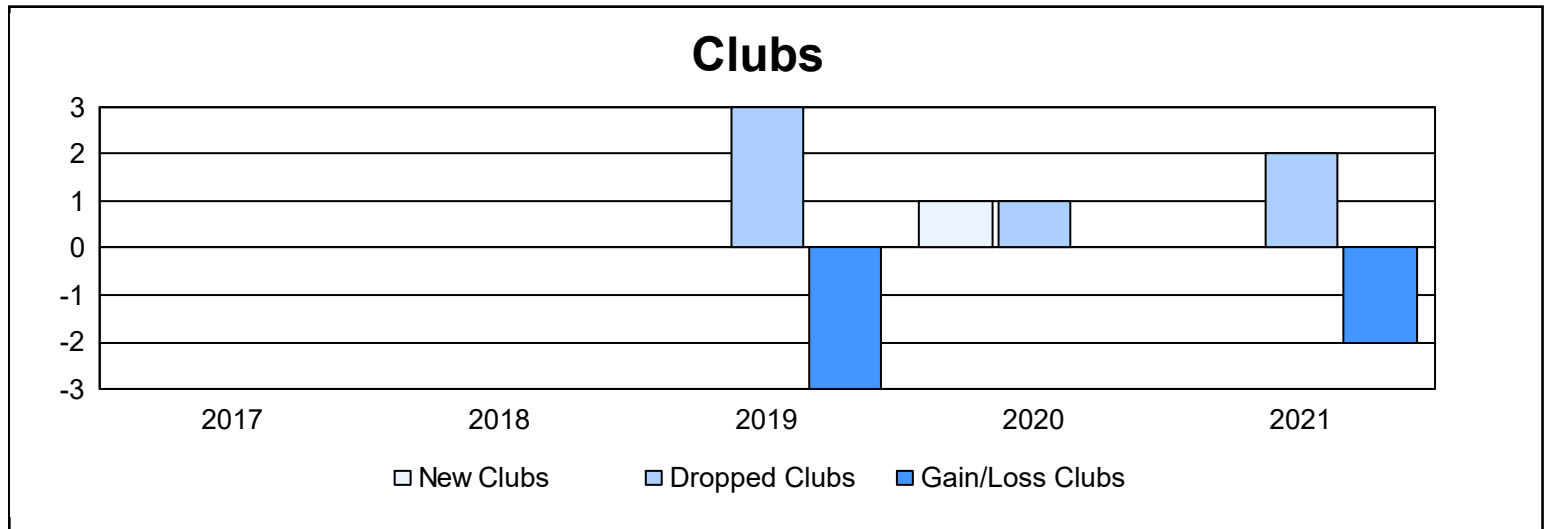

Year	New Clubs	Dropped Clubs	Gain/ Loss Clubs	New Members	Charter Members	Reinstate Members	Transfer Members	Total Member Added	Total Members Dropped	Gain/ Loss Members
2016-2017	0	0	0	145	1	2	9	157	186	-29
2017-2018	0	0	0	97	2	0	7	106	174	-68
2018-2019	0	3	-3	106	0	5	5	116	182	-66
2019-2020	1	1	0	111	25	4	6	146	128	18
2020-2021	0	2	-2	82	2	4	2	90	166	-76
<b>Average</b>	<b>0</b>	<b>1</b>	<b>-1</b>	<b>108</b>	<b>6</b>	<b>3</b>	<b>6</b>	<b>123</b>	<b>167</b>	<b>-44</b>

### Membership Composition June 2021 Cumulative