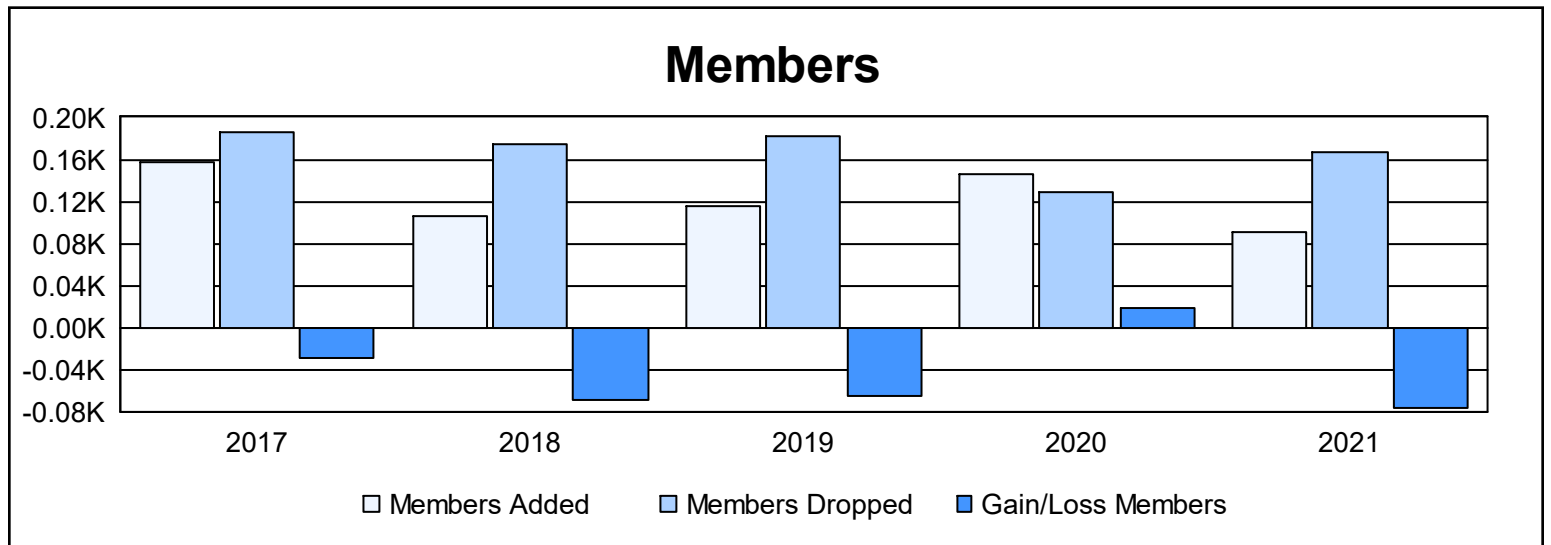

Year	New Clubs	Dropped Clubs	Gain/ Loss Clubs	New Members	Charter Members	Reinstate Members	Transfer Members	Total Member Added	Total Members Dropped	Gain/ Loss Members
2016-2017	0	0	0	145	1	2	9	157	186	-29
2017-2018	0	0	0	97	2	0	7	106	174	-68
2018-2019	0	3	-3	106	0	5	5	116	182	-66
2019-2020	1	1	0	111	25	4	6	146	128	18
2020-2021	0	2	-2	82	2	4	2	90	166	-76
<b>Average</b>	<b>0</b>	<b>1</b>	<b>-1</b>	<b>108</b>	<b>6</b>	<b>3</b>	<b>6</b>	<b>123</b>	<b>167</b>	<b>-44</b>

### Membership Composition June 2021 Cumulative