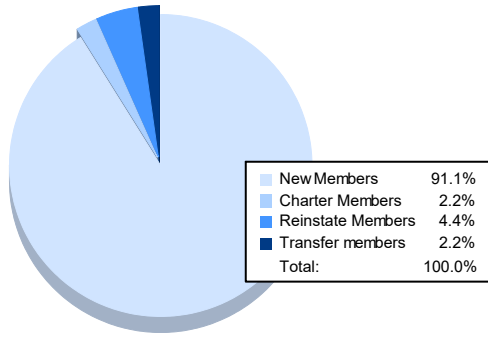

Year	New Clubs	Dropped Clubs	Gain/ Loss Clubs	New Members	Charter Members	Reinstate Members	Transfer Members	Total Member Added	Total Members Dropped	Gain/ Loss Members
2016-2017	0	0	0	145	1	2	9	157	186	-29
2017-2018	0	0	0	97	2	0	7	106	174	-68
2018-2019	0	3	-3	106	0	5	5	116	182	-66
2019-2020	1	1	0	111	25	4	6	146	128	18
2020-2021	0	2	-2	82	2	4	2	90	166	-76
<b>Average</b>	<b>0</b>	<b>1</b>	<b>-1</b>	<b>108</b>	<b>6</b>	<b>3</b>	<b>6</b>	<b>123</b>	<b>167</b>	<b>-44</b>

### Membership Composition June 2021 Cumulative